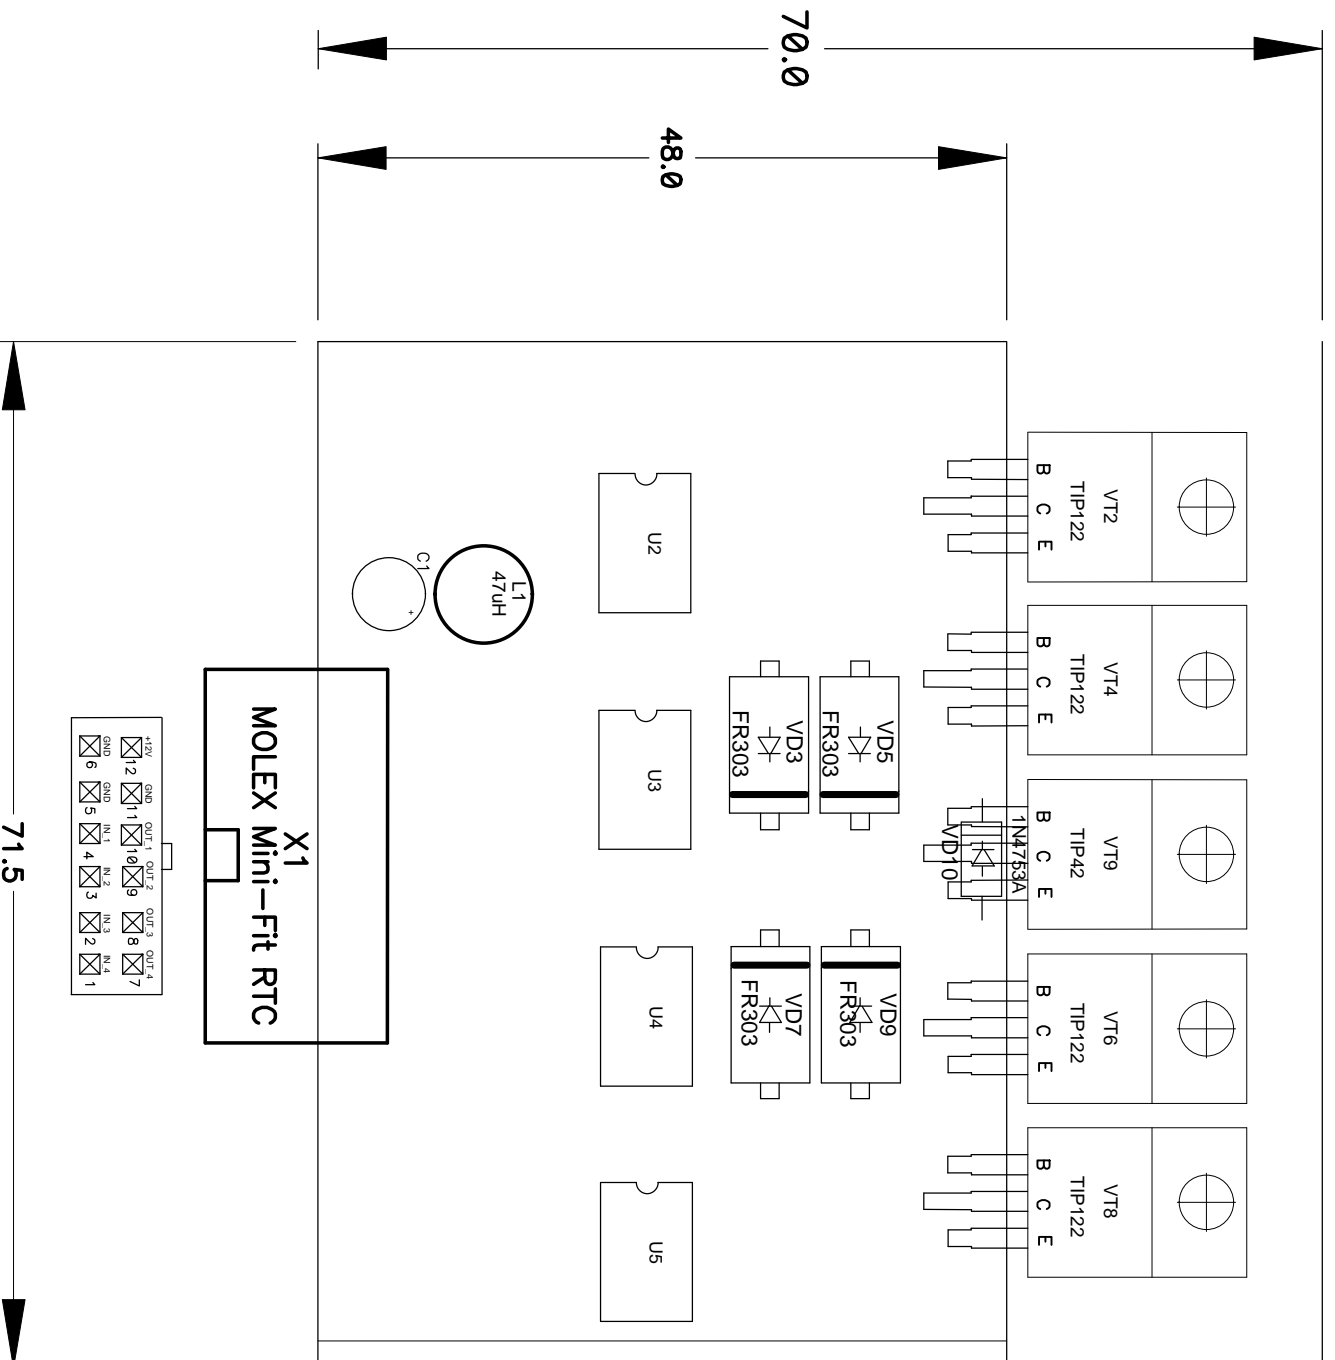

SECU-3 P&H 4-channel injector driver (SECU-P&H INJ DRV4), rev.1
 Designed and developed by Alexey A. Shabelnikov (aka STC). UA, Kiev, Copyright (C) 2015
<http://secu-3.org>, shabelnikov@secu-3.org
 Licensed under the TAPR Open Hardware License (www.tapr.org/OHL) with one exception:
 This work can't be used in commercial purposes without written approval of author.

X1
MOLEX Mini-Fit RTC

IN1	IN2	IN3	IN4	IN5	IN6	IN7	IN8	IN9	IN10	IN11	IN12
1	2	3	4	5	6	7	8	9	10	11	12

71.5

70.0

48.0